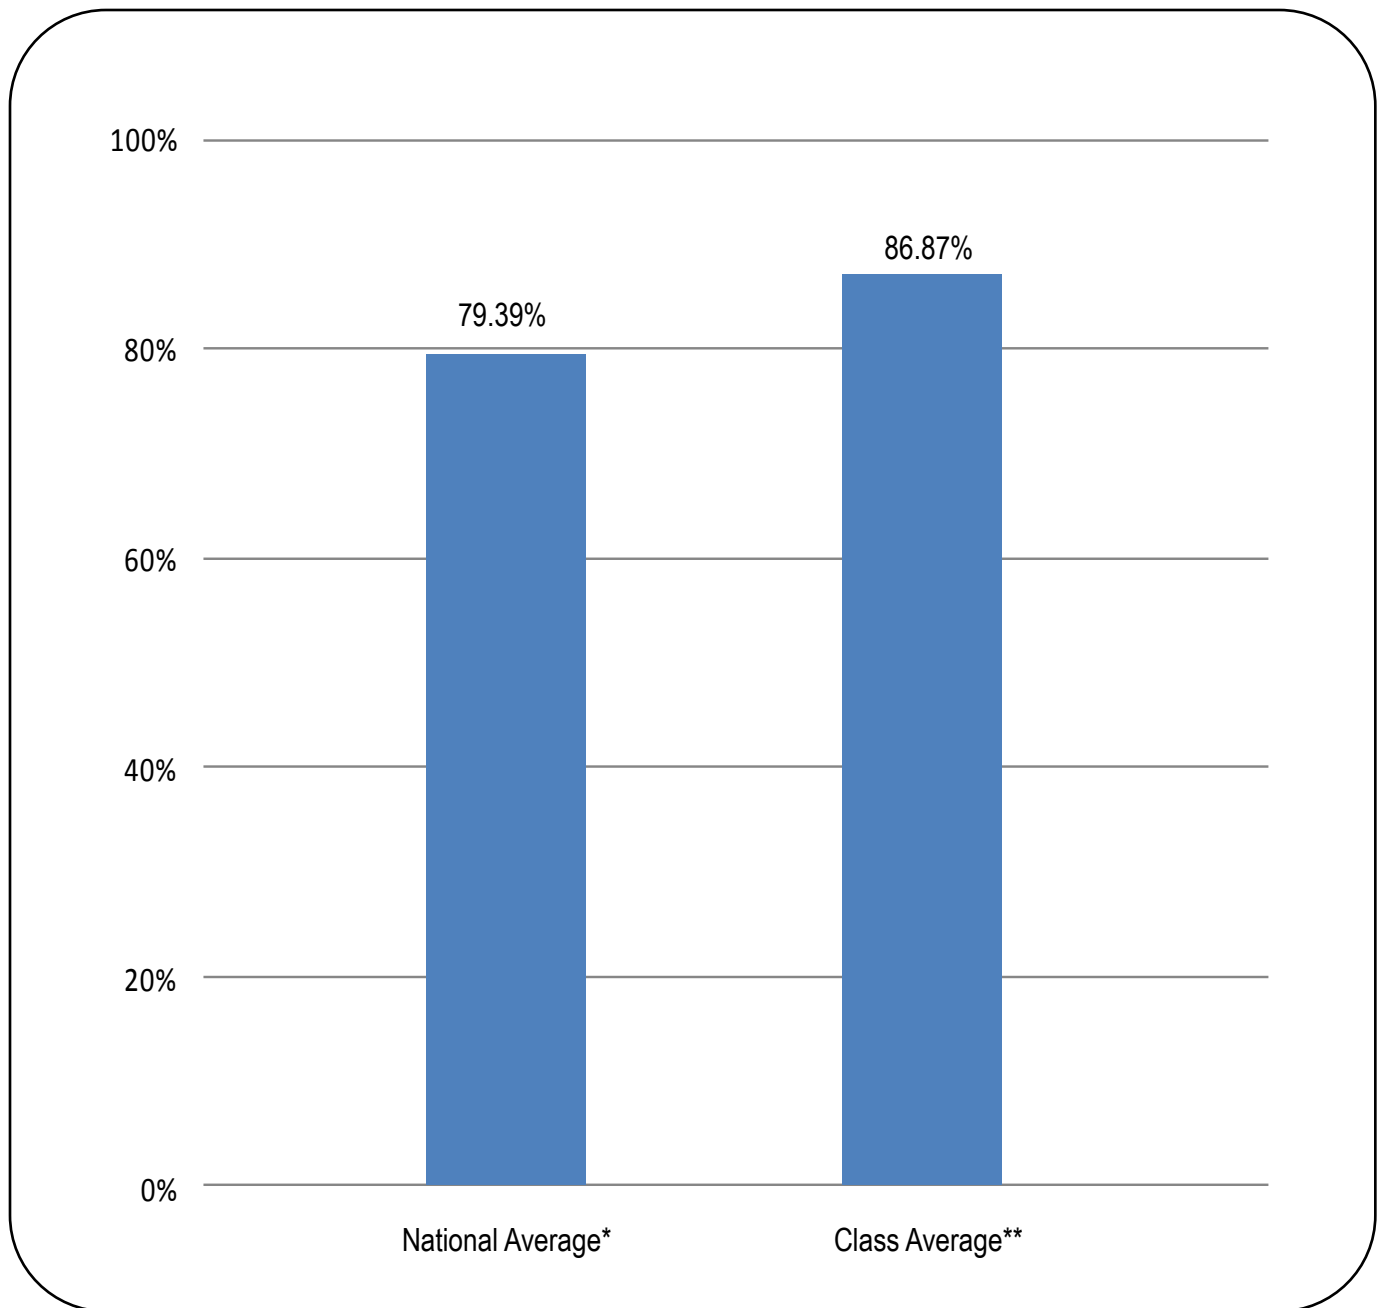

Certified Respiratory Therapist (CRT) Exam Pass Rates

* National Average represents new exam candidates during the reporting period of 8/1/2012 to 12/31/2013.

** Class Average represents new exam candidates among YTI students during the reporting period of 8/1/2012 to 12/31/2013. The Respiratory Therapy program at YTI Career Institute - Altoona began in August 2012 and does not yet have any completers during the reporting period.